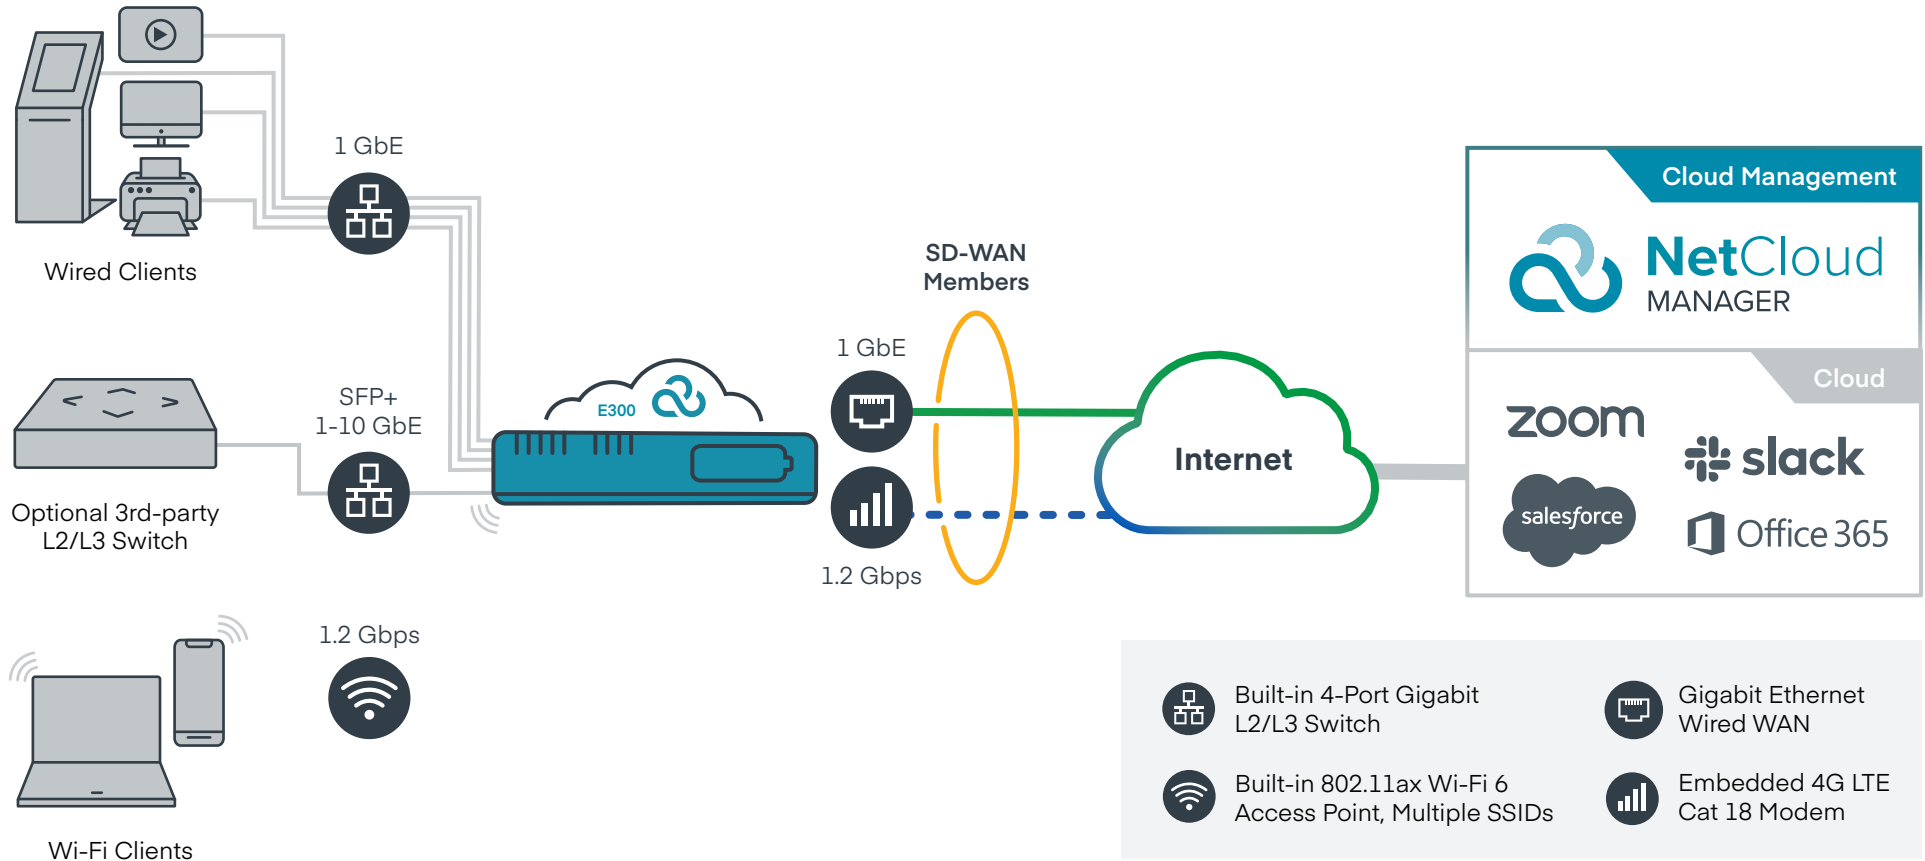

Fixed Branch

Hybrid Wired & Wireless WAN,
Direct Access to Cloud Business Apps

- Built-in 4-Port Gigabit L2/L3 Switch
- Built-in 802.11ax Wi-Fi 6 Access Point, Multiple SSIDs
- Gigabit Ethernet Wired WAN
- Embedded 4G LTE Cat 18 Modem

NetCloud Service

Endpoint-delivered:					Cloud-delivered:	
Routing ✓ Static - BGP - OSPF - RIP	Stateful Firewall ✓ Zones ✓ Access-Lists ✓ Conn Tracking ✓ NAT	VPN - IPsec - DMVPN - Auto VPN - GRE	Security ✓ IPS/IDS ✓ Web Filtering ✓ ZScaler ✓ Application Aware	Connection Manager ✓ Software Defined Modem ✓ Smart WAN Selection ✓ Failover/Failback	Management ✓ Policy Definition ✓ Configuration ✓ Troubleshooting ✓ Software Lifecycle	Insights & Analytics ✓ App Analytics ✓ Reporting ✓ Alerting ✓ Usage Analytics