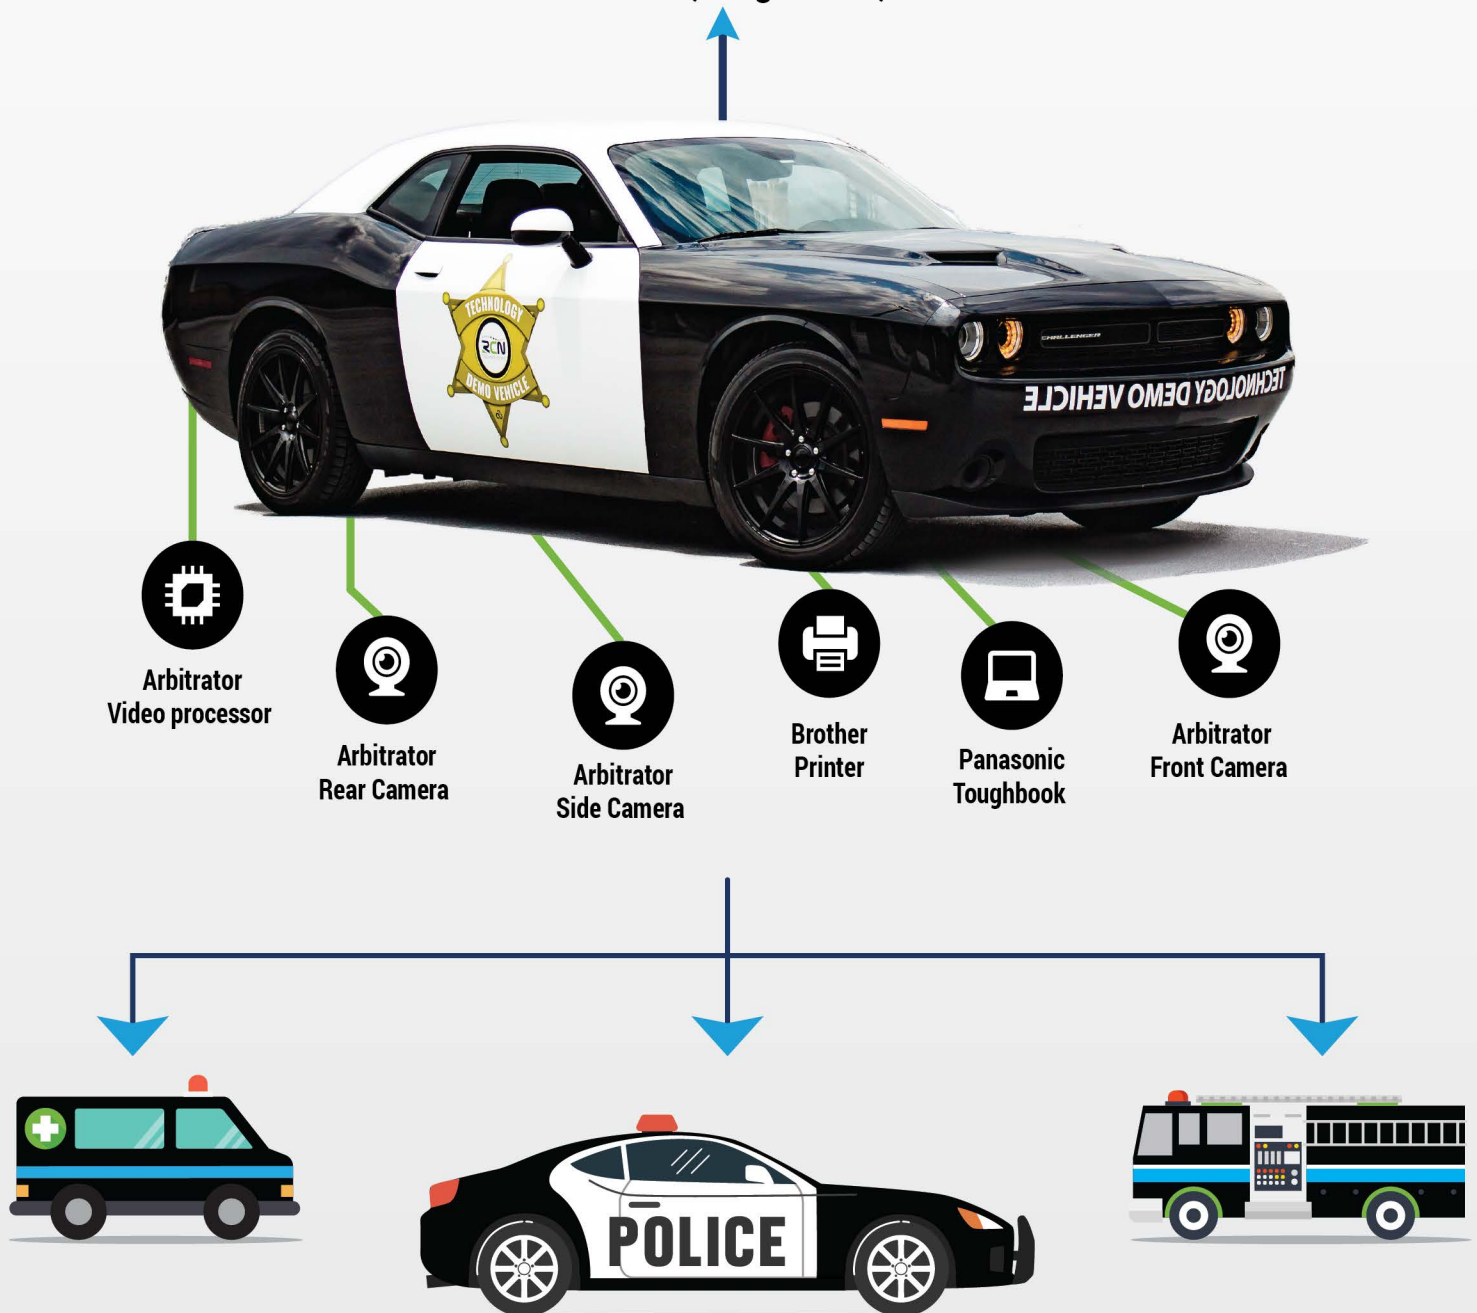

COMPREHENSIVE PUBLIC SECTOR SOLUTION

RCN Technology Demo Vehicle is powered by Cradlepoint routers.
RCN Technologies provides a concrete solution that is more than capable of outfitting your fleets.
This solution consists of mounts, toughbooks, cameras and routers.

We ensure that your fleets stays connected at all times.