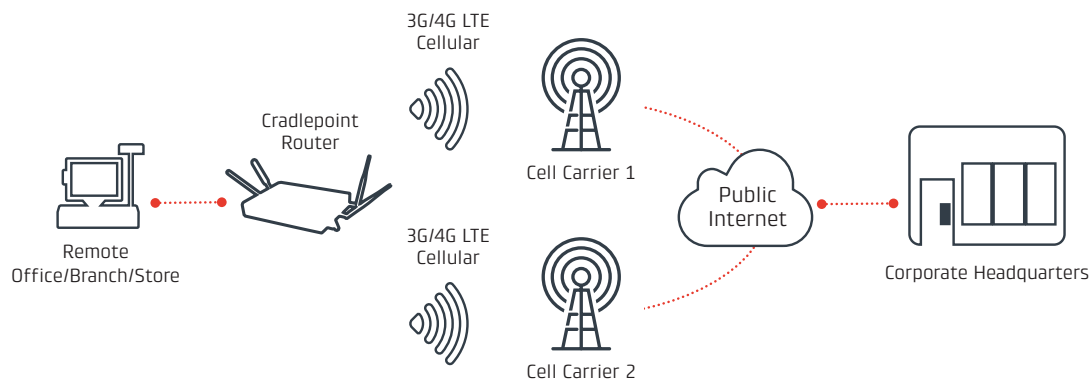

Cradlepoint Cut-the-Cord Solution

Network Uptime Assurance Solutions

SINGLE CRADLEPOINT AER ROUTER WITH DUAL MODEMS FOR 3G/4G LTE PRIMARY CONNECTIVITY AND 3G/4G LTE FAILOVER

PROTECTION AGAINST FAILURE OF PRIMARY OR SECONDARY CELLULAR CONNECTIVITY

- + Auto Failover/ Failback with multiple 3G/4G LTE modems/ carriers
- + Supports zone based firewall and security policies, enables PCI compliance
- + Advanced routing and security features including VPN, NAT, VLAN, WiFi as WAN, WAN Affinity, QOS, and more
- + Advanced load balancing options (round robin, spillover, data usage, rate)
- + Additional advanced security and routing features with an optional Extended Enterprise License (OSPF, BGP, VRRP, NHRP, OpenVPN, L2TP, NEMO/DMNR) or optional Zscaler cloud based content filtering
- + Guest WiFi capability separate and secure from corporate network
- + Integrated Enterprise 4G LTE and/or 3G Modems with high-gain external antennas. Designed for better security, higher performance, and 24x7 operation. Support for US and international carriers.
- + Future-proof your network: Single versatile hardware platform supports several carriers
- + Cradlepoint NetCloud Manager provides zero touch configuration/ deployment, remote management, firmware updates

CRADLEPOINT AER1600 – AER2100 – AER3100

AER1600

AER2100

AER3100

BUSINESSES THAT WOULD BENEFIT: RETAIL • BRANCH OFFICES • RESTAURANTS

COMMON CHARACTERISTICS

- + Less than 20,000 sq. feet
- + Involved in customer transactions
- + Limited on-site IT resources
- + High cost of downtime