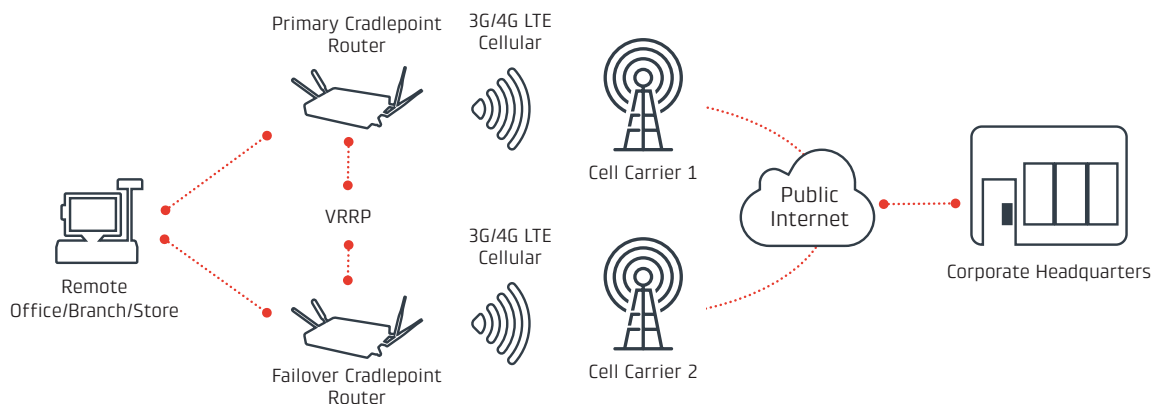

Cradlepoint Cut-the-Cord Plus Solution

Network Uptime Assurance Solutions

DUAL CRADLEPOINT ROUTERS FOR 3G/4G LTE PRIMARY CONNECTIVITY AND 3G/4G LTE FAILOVER CONNECTIVITY

FULL REDUNDANCY SOLUTION – PROTECTION AGAINST FAILURE OF PRIMARY 3G/4G LTE NETWORK AND/OR PRIMARY ROUTER

- + Auto Failover/ Failback from Primary Cradlepoint router and/or 3G/4G LTE network to redundant Cradlepoint router and 3G/4G LTE network using VRRP (Virtual Router Redundancy Protocol)
- + Supports zone based firewall and security policies, enables PCI compliance
- + Advanced routing and security features including VPN, NAT, VLAN, WiFi as WAN, WAN Affinity, QOS, and more
- + Additional advanced security and routing features with an optional Extended Enterprise License (OSPF, BGP, VRRP, NHRP, OpenVPN, L2TP, NEMO/DMNR) or optional Zscaler cloud based content filtering
- + Guest WiFi capability separate and secure from corporate network
- + Integrated Enterprise 4G LTE and/or 3G Modems with high-gain external antennas. Designed for better security, higher performance, and 24x7 operation. Support for US and international carriers.
- + Future-proof your network: Single versatile hardware platform supports several carriers
- + Cradlepoint NetCloud Manager provides zero touch configuration/ deployment, remote management, firmware updates
- + VRRP functionality requires EEL (sold separate) or included with NCM PRIME